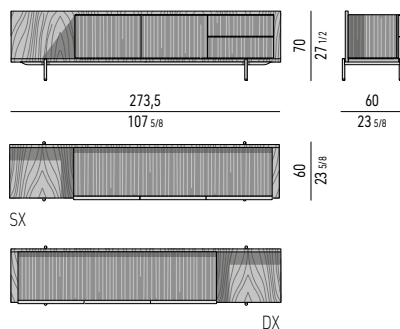

ELEMENTO CONTENITORE IN **FRASSINO**
ASH STORAGE ELEMENT