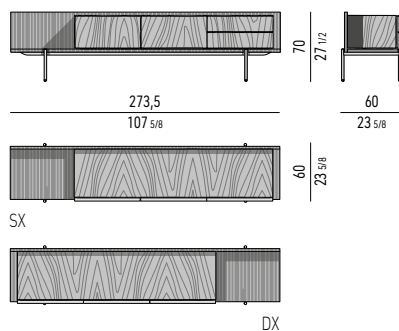

ELEMENTO CONTENITORE IN PALISSANDRO SANTOS PALISANDER SANTOS STORAGE ELEMENT