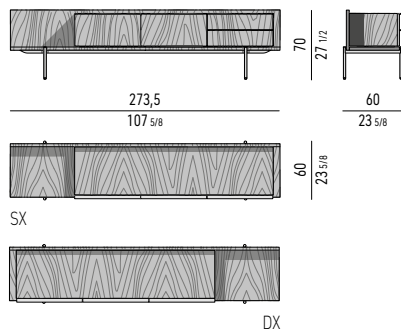

CONTENITORE DINING HIGH | DINING HIGH SIDEBOARD _ FEET CM 32,5

STRUTTURA IN PALISSANDRO SANTOS | PALISANDER SANTOS STRUCTURE

ELEMENTO CONTENITORE IN PALISSANDRO SANTOS PALISANDER SANTOS STORAGE ELEMENT