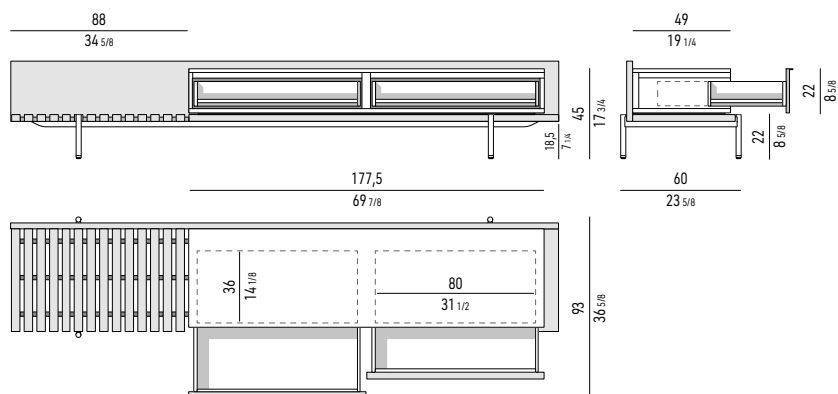

MISURE INTERNE | INTERNAL MEASUREMENTS

Nr. 2 cassetti che scorrono su guide a estrazione totale con chiusura Blumotion.
Portata massima per cassetto Kg 30.

Spazio utile interno cassetti
cm 80x36 H11

Nr. 2 drawers that glide on fully extractable guides with Blumotion soft-close system.
Maximum load per drawer is 30 Kg.

Drawers internal dimension
cm 80x36 H11