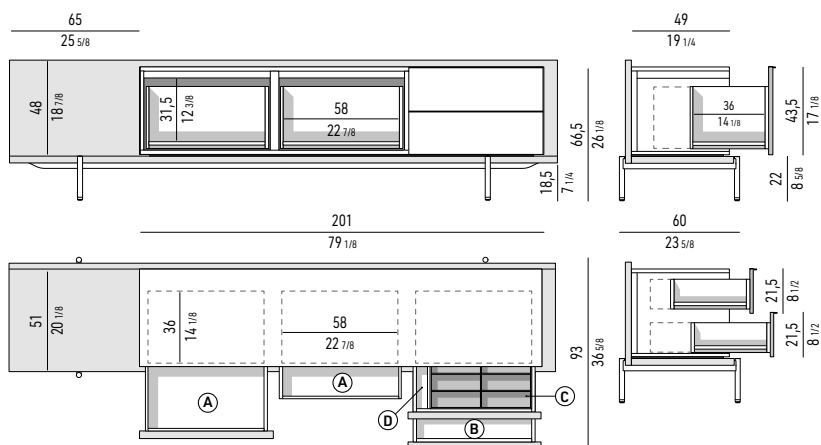

Internal dimension

Drawers (A): cm 58x36 H21
Drawer (B): cm 58x36 H8
Compartment (D): cm 5,5x36 H8

CONTENITORE DINING LOW | DINING LOW SIDEBORD _ FEET CM 22

STRUTTURA IN PALISSANDRO SANTOS | PALISANDER SANTOS STRUCTURE

MISURE INTERNE | INTERNAL MEASUREMENTS

VASSOIO PORTAPOSATE | CUTLERY TRAY: CM 51X36 H3,5

Scomparto grande | big section: cm 49,5x8,5 H2,5
Scomparto piccolo | small section: cm 24,5x8 H2,5

Nr. 4 cassetti che scorrono su guide a estrazione totale con chiusura Blumotion.
Portata massima per cassetto Kg 30;
Nr. 1 vassoio portaposate in cuoio color Nero dotato di divisori, riposto nel cassetto (C).

Spazio utile interno

Cassetti (A): cm 58x36 H31,5
Cassetto (B): cm 58x36 H13
Vano (D): cm 5,5x36 H11,5

Nr. 4 drawers that glide on fully extractable guides with Blumotion soft-close system.
Maximum load per drawer is 30 Kg;
Nr. 1 cutlery tray in Black colour saddle-hide, with dividers, located in the (C) drawer.

Internal dimension

Drawers (A): cm 58x36 H31,5
Drawer (B): cm 58x36 H13
Compartment (D): cm 5,5x36 H11,5

CONTENITORE LIVING/TV | LIVING/TV SIDEBOARD

STRUTTURA IN PALISSANDRO SANTOS | PALISANDER SANTOS STRUCTURE