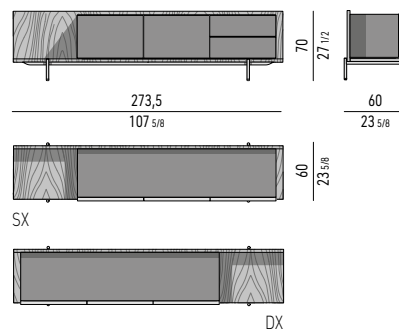

ELEMENTO CONTENITORE **LACCATO LUCIDO**
GLOSSY LACQUERED STORAGE ELEMENT