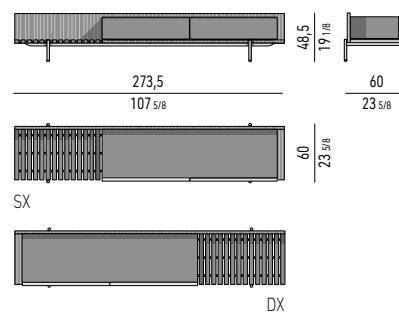

ELEMENTO CONTENITORE **LACCATO LUCIDO**
GLOSSY LACQUERED STORAGE ELEMENT