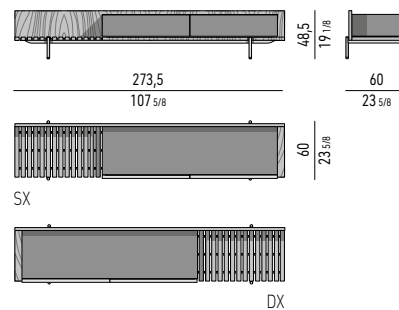

ELEMENTO CONTENITORE **LACCATO LUCIDO**
GLOSSY LACQUERED STORAGE ELEMENT