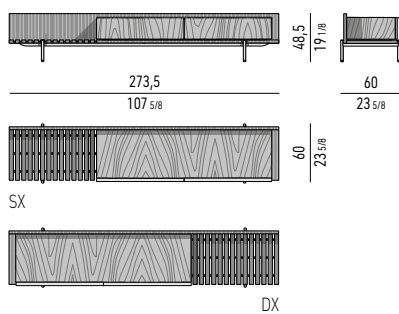

ELEMENTO CONTENITORE IN **PALISSANDRO SANTOS**
PALISANDER SANTOS STORAGE ELEMENT