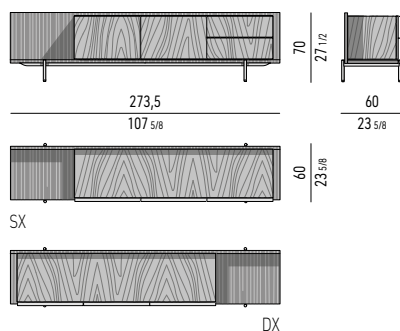

ELEMENTO CONTENITORE IN **PALISSANDRO SANTOS**
PALISANDER SANTOS STORAGE ELEMENT