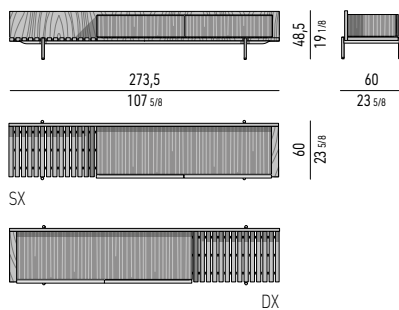

ELEMENTO CONTENITORE IN **FRASSINO**
ASH STORAGE ELEMENT