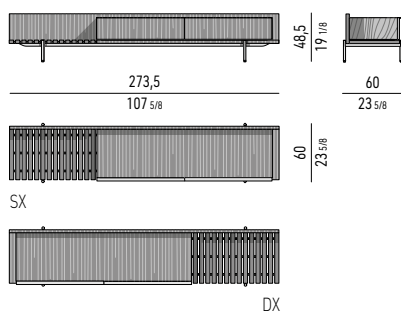

STRUTTURA IN FRASSINO | ASH STRUCTURE

ELEMENTO CONTENITORE IN **FRASSINO**
ASH STORAGE ELEMENT