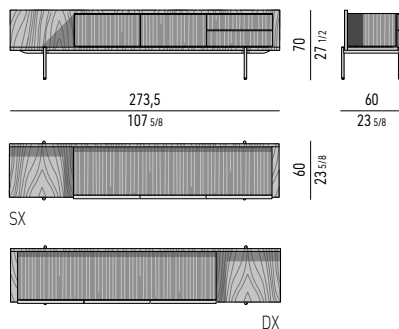

ELEMENTO CONTENITORE IN FRASSINO ASH STORAGE ELEMENT